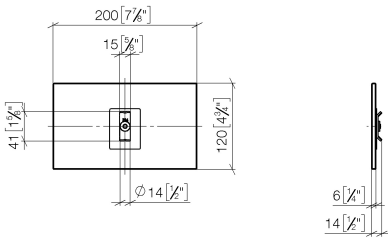

Attachment set for towel bar/tumbler mounting on one side -

12 350 970 90

- for installation on glass tiles

Attachment set for towel bar/tumbler mounting on one side -

12 350 970 90

mm [inches]

Attachment set for towel bar/tumbler mounting on one side -